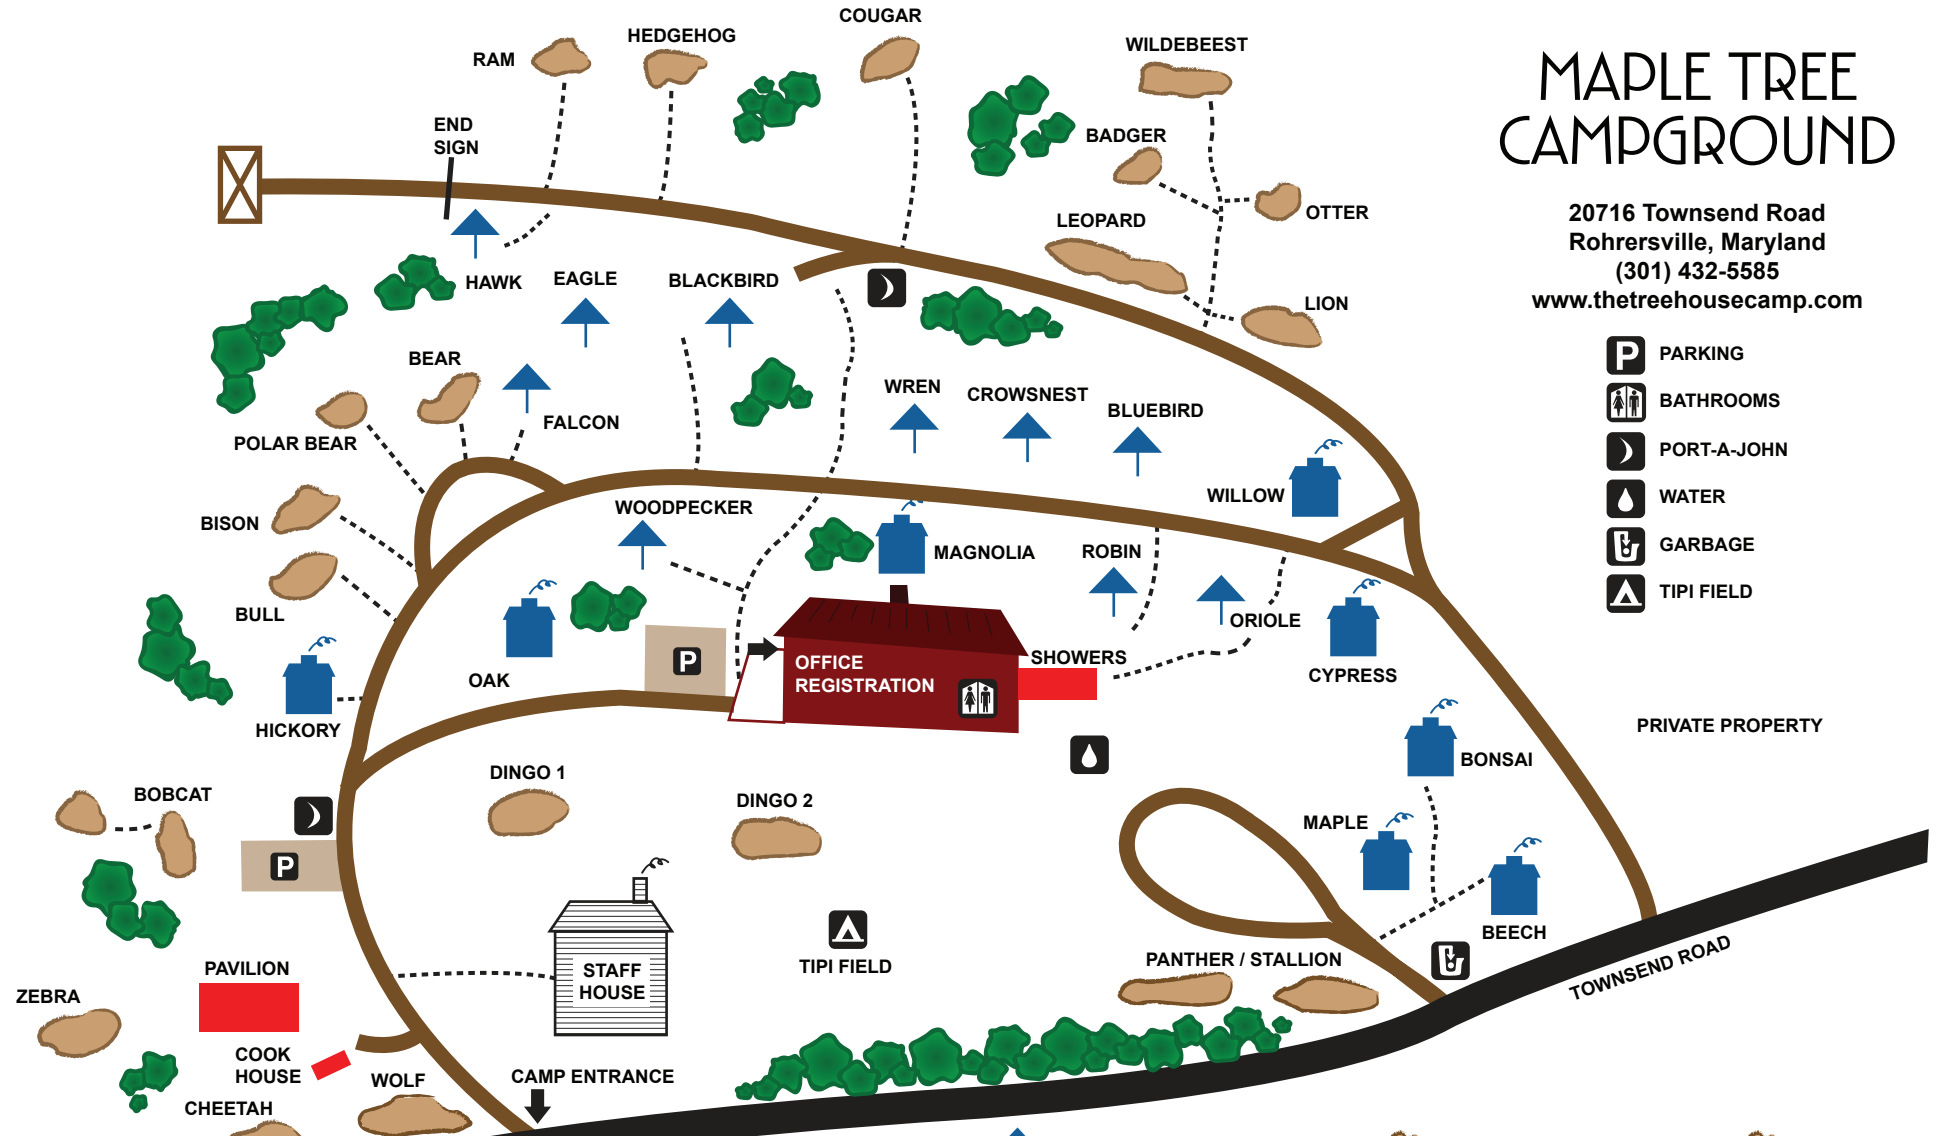

MAPLE TREE CAMPGROUND

20716 Townsend Road
Rohrersville, Maryland
(301) 432-5585
www.thetreehousecamp.com

- PARKING
- BATHROOMS
- PORT-A-JOHN
- WATER
- GARBAGE
- TIPI FIELD

FIELD TENTING - 60 PERSON CAPACITY

PAVILION - 96 PERSON CAPACITY

TREE COTTAGES	# OF BUNKS
BEECH	6
BONSAI	6
CYPRESS	6
HICKORY	6
MAGNOLIA	6
MAPLE	6
OAK	6
WILLOW	6

TREE HOUSES	# OF BUNKS
BLACKBIRD	8
BLUEBIRD	6
CROWSNEST	6
EAGLE	10
FALCON	12
HAWK	12
ORIOLE	6
ROBIN	6
WOODPECKER	6
WREN	6

TENT SITES	# OF TENTS PER SITE
BADGER	1
BEAR	2 to 3
BISON	1
BOBCAT	2
BULL	2
CHEETAH	1
COUGAR	2
DINGO 1	1
DINGO 2	1
HEDGEHOG	2

TENT SITES	# OF TENTS PER SITE
LEOPARD	4
LION	4
LLAMA	1
OTTER	1
PANTHER / STALLION	8 to 12
POLAR BEAR	2
RAM	2
WILDEBEEST	4
WOLF	5
ZEBRA	2